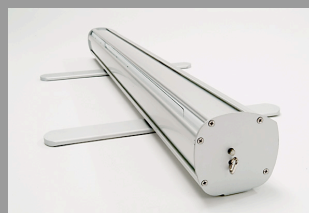

Roll Up Base