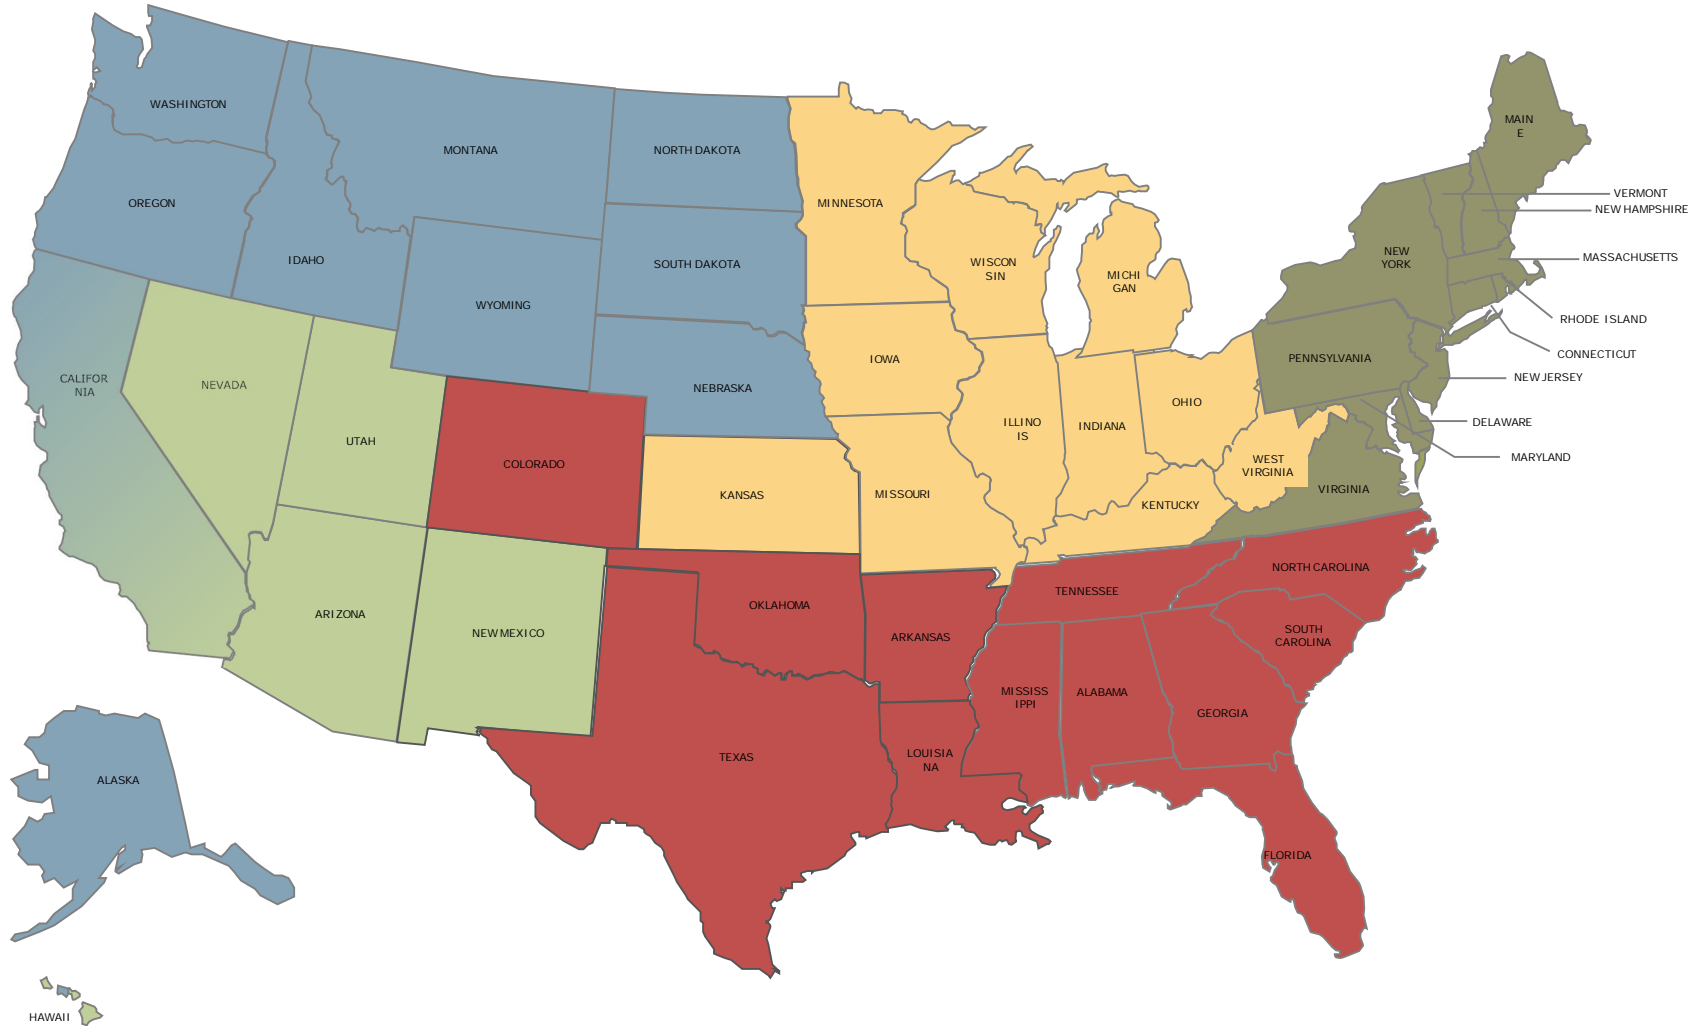

Sales Territory Map

Marty Meisner
CA Territory Mgr
 covers zip codes 93599 & down
 (949) 310-4749

Mike Macpherson
Director of Sales
Western US
 (925) 872-9674

Joe Siara
Midwest Territory Mgr
 (312) 732-7188